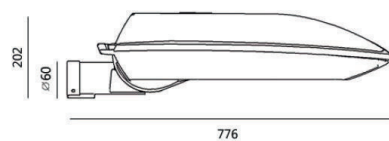

TECHNICAL DATA

TYPE

Professional LED projectors for **Public Lighting**.

Can be used in Highway or any public road and in Parks.

OPENING/BEAM

High efficiency Ra>70 LED chip on Board. Precision optics with reflector 0-90°.

MATERIAL

Die-cast aluminum housing and tempered glass.

PRO	CRI ≥ 80	
IP66		
220-240V 50/60Hz		50000h

DIMENSION DRAW

Model:	Megaterra
Format:	Square
Location:	Exterior
Wattage:	400W
Materials:	Aluminum
Led Color:	3000K / 4000K / 6500K
Product Dimension:	776*323*202mm
IP Code:	66
Fixation:	Surface
CRI :	80
Lumen Output:	60,000LM
Frequency:	50/60 Hz
Beam Angle:	0-90°
Net weight:	5.66kgs